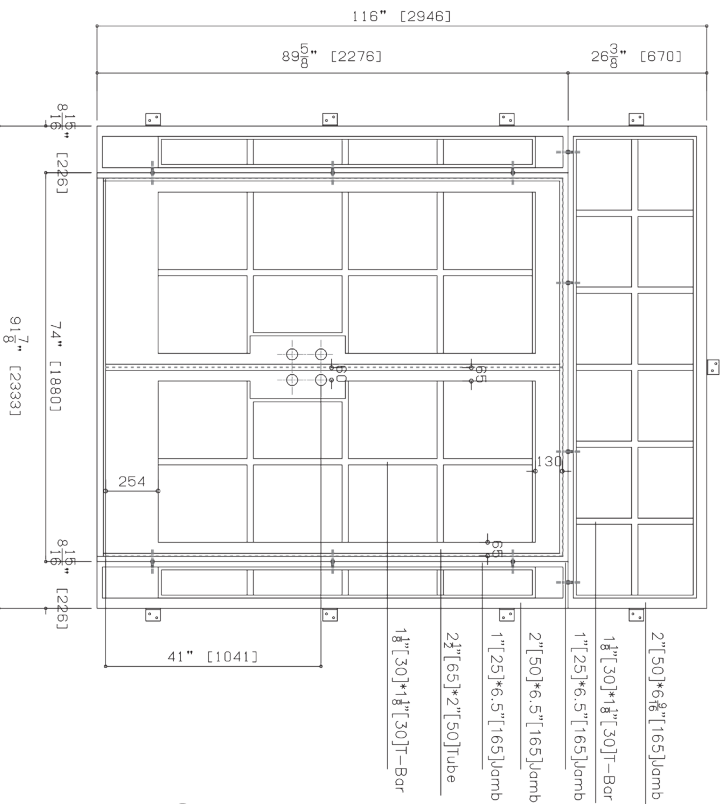

Entry Unit w/Sidelites Non Thermally Broken

FRENCH STEEL

C O M P A N Y

T H E

GLASS	Clear Low-E
FINISH	Matte Black
DATE	2019
Hardware	Entek
QTY.	1 Set

987 Chattahoochee Ave., NW, Suite B Atlanta, GA 30318 404 748 9281 o 404 227 0700 m
 www.frenchsteel.com info@frenchsteel.com