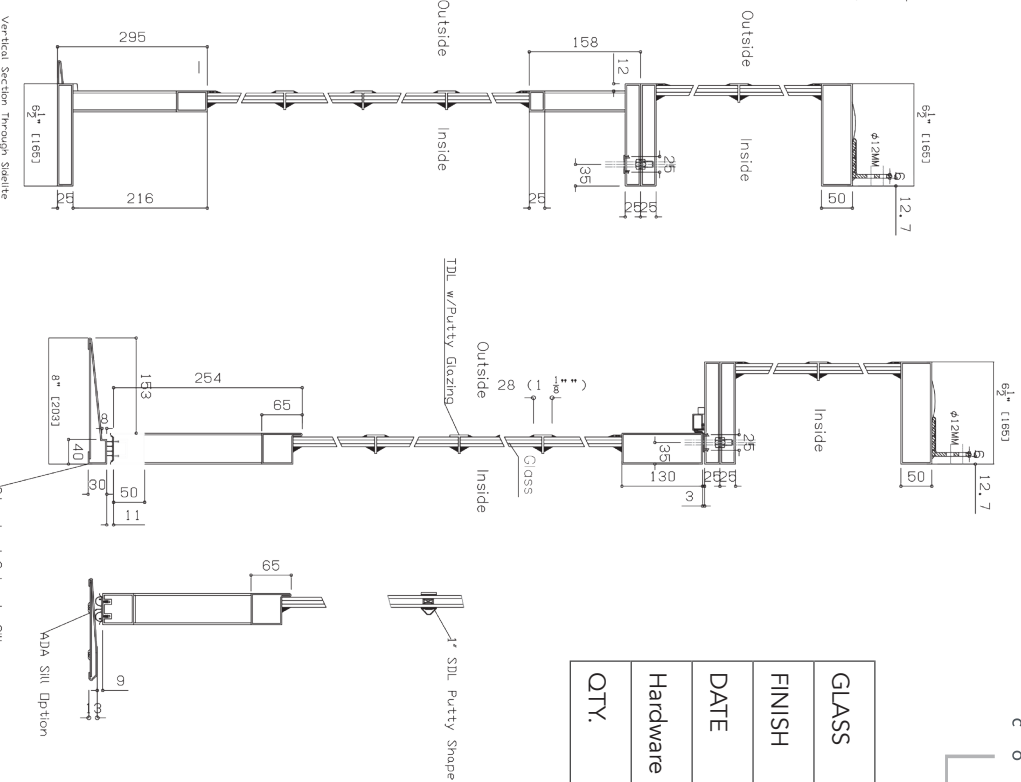

Entry Unit w/Sidelites Non Thermally Broken

FRENCH STEEL

C O M P A N Y

T H E

GLASS	Clear Low-E
FINISH	Matte Black
DATE	2019
Hardware	Entek
QTY.	1 Set

987 Chattahoochee Ave., NW, Suite B Atlanta, GA 30318 404 748 9281 o 404 227 0700 m
 www.frenchsteel.com info@frenchsteel.com