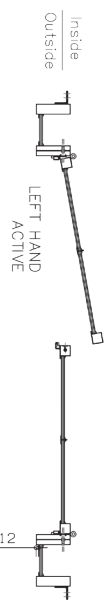

Entry Unit w/Sidelites Non Thermally Broken

FRENCH STEEL

C O M P A N Y

T H E

GLASS	Clear Low-E
FINISH	Matte Black
DATE	2019
Hardware	Entek
QTY.	1 Set

987 Chattahoochee Ave., NW, Suite B Atlanta, GA 30318 404 748 9281 o 404 227 0700 m
 www.frenchsteel.com info@frenchsteel.com