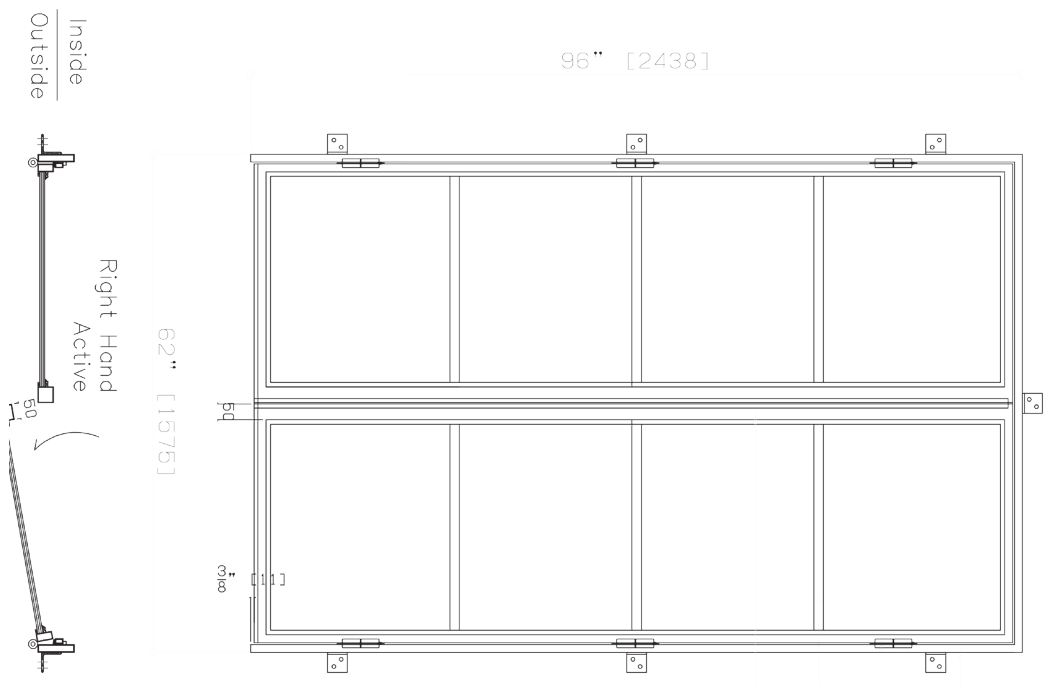

T H E
FRENCH STEEL
 C O M P A N Y

- 1"[25]*4½"[115]Jamb
- 1"[25]*2"[50]tube
- 1⅝"[30]*1⅝"[30]T-Bar
- 2"[50]*2"[50]tube

GLASS	Clear
FINISH	Matte Black
DATE	2019
Hardware	Bravura
QTY.	2 Set

Non Thermally Broken No Sill