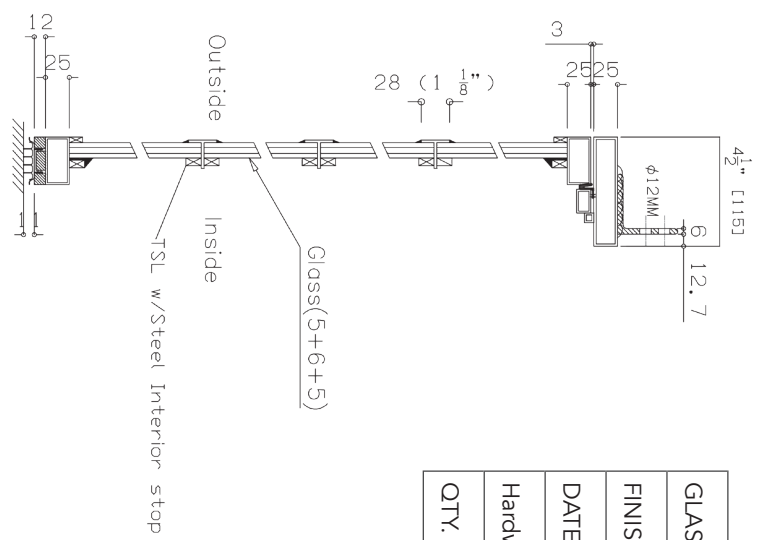

T H E
FRENCH STEEL
 C O M P A N Y

- 1"[25]*4½"[115]Jamb
- 1"[25]*2"[50]tube
- 1⅝"[30]*1⅝"[30]T-Bar
- 2"[50]*2"[50]tube

GLASS	Clear
FINISH	Matte Black
DATE	2019
Hardware	Bravura
QTY.	2 Set

Non Thermally Broken No Sill