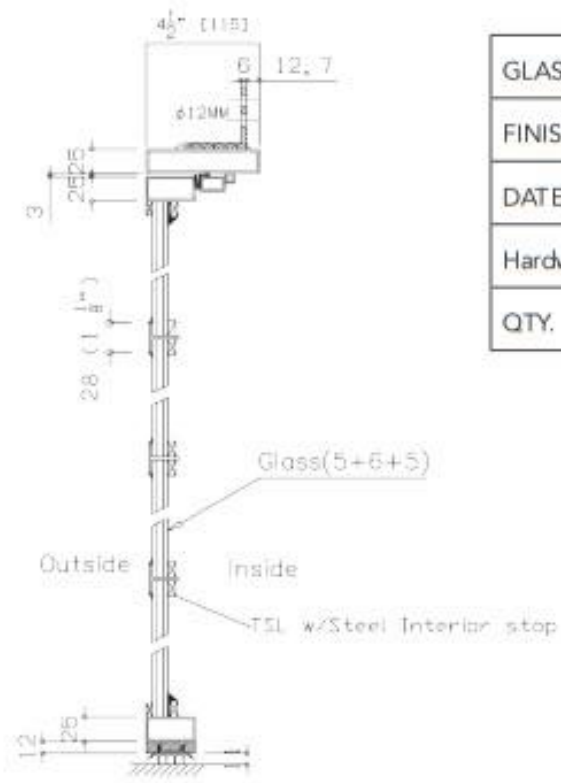

doors

T H E

FRENCH STEEL

C O M P A N Y

windows

45" (1143)

62" (1575)

- 1" [25]*4 1/2" [115] Comb
- 1" [25]*2" [50] tube
- 1 1/8" [30]*1 1/8" [30] T-Bar
- 2" [50]*2" [50] tube

GLASS	Clear
FINISH	Matte Black
DATE	2019
Hardware	Bravura
QTY.	2 Set

Non Thermally Broken No Sill