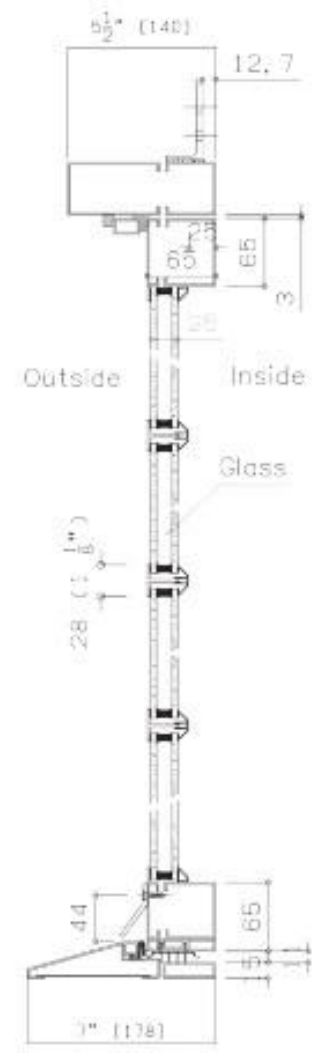

doors
THE
FRENCH STEEL
COMPANY
windows

Thermally Broken Swing in

GLASS	Clear Low-E
FINISH	DB 06
DATE	2019
Hardware	Bravura
QTY.	1 Set