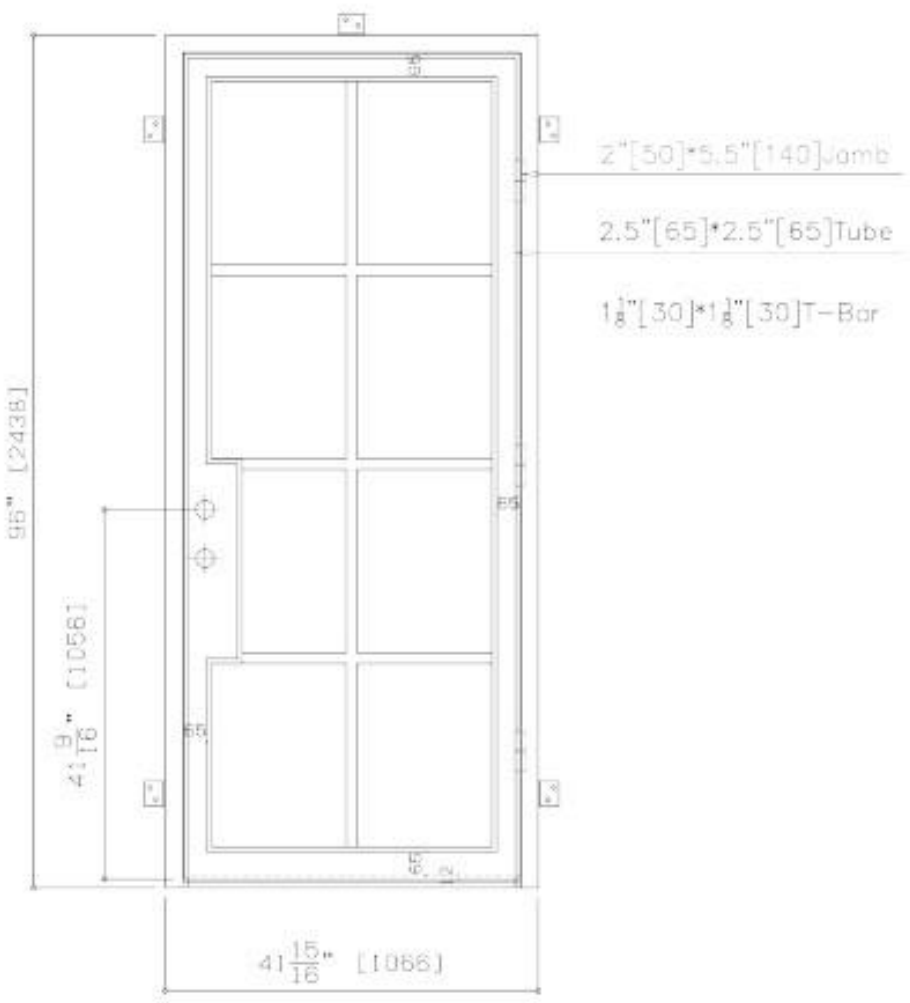

doors
THE
FRENCH STEEL
COMPANY
windows

Thermally Broken Swing in

GLASS	Clear Low-E
FINISH	DB 06
DATE	2019
Hardware	Bravura
QTY.	1 Set